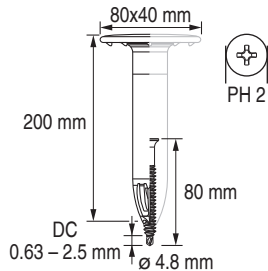

2059351
22.01.2014

S-IDP 4.8S/8040x240

2045842

Rostfrei/Inox/Stainless

2059351