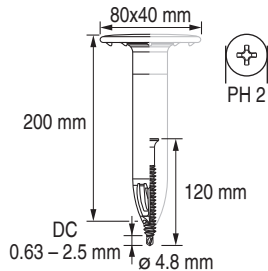

2059355
22.01.2014

S-IDP 4.8S/8040x280

2045846

Rostfrei/Inox/Stainless

2059355