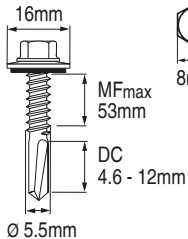

S-MD 55 S 5.5 x 82

290677

Rostfrei / Inox / Stainless A2

2009491