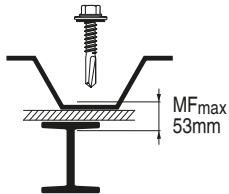

S-MD 55 S 5.5 x 82

290677

Rostfrei / Inox / Stainless A2

2009491