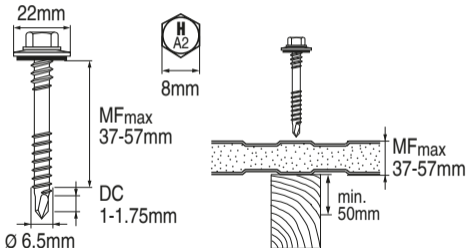

S-CDW 71S 6.5x110

285659

Rostfrei / Inox / Stainless A2

2081634