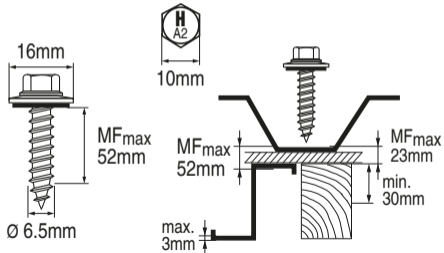

S-MP 53S 6.5x63

85332

Rostfrei / Inox / Stainless A2