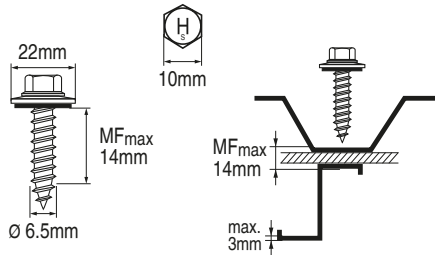

# S-MP 73S 6.5x25

#285206

Rostfrei / Inox / Stainless

2081913-07.2023