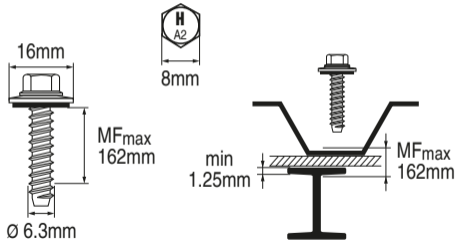

S-MP 54S 6.3x175

283537

Rostfrei / Inox / Stainless A2

2081863