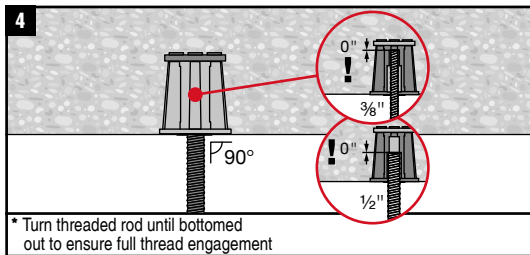

150

KWIK CAST
KCM-WF 3/8" + 1/2"
ORG-BLK
#2193278

Info | Shop

qr.hilti.com/2193278

Batch Tracking
 Information

Made in Taiwan
 Hilti = trademark of Hilti Corp., Schaun, LI

* Turn threaded rod until bottomed out to ensure full thread engagement