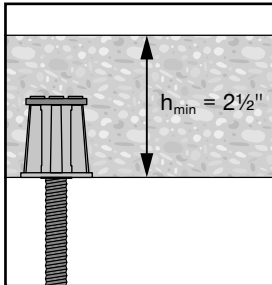

150

KWIK CAST
KCM-WF 3/8" + 1/2"
ORG-BLK
#2193278

Info | Shop

qr.hilti.com/2193278

Batch Tracking
 Information

Made in Taiwan
 Hilti = trademark of Hilti Corp., Schaun, LI

* Turn threaded rod until bottomed out to ensure full thread engagement