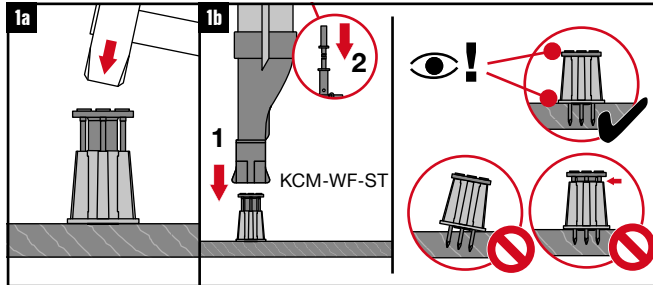

150

KWIK CAST
KCM-WF 3/8" + 1/2"
ORG-BLK
#2193278

Info | Shop

qr.hilti.com/2193278

Batch Tracking
 Information

Made in Taiwan
 Hilti = trademark of Hilti Corp., Schaun, LI

* Turn threaded rod until bottomed out to ensure full thread engagement