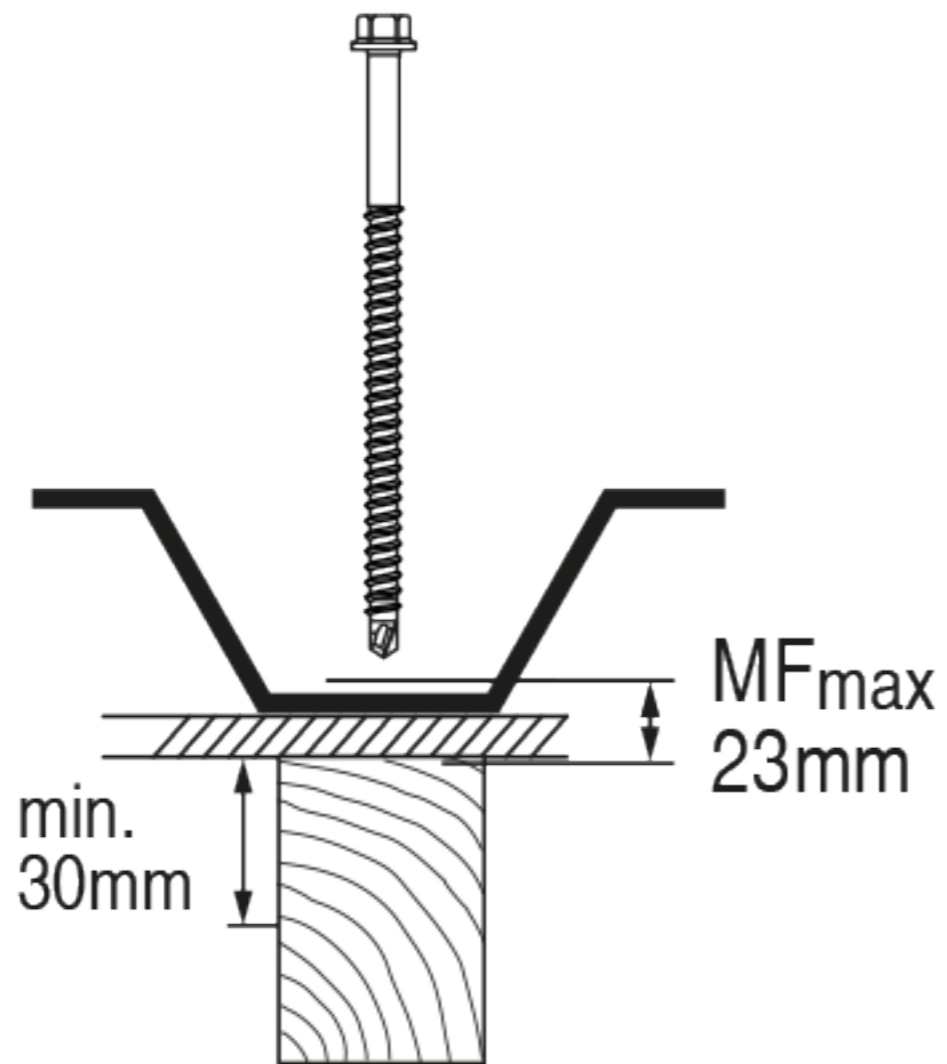

S-MDW01S 6,5x60

2284379

DC
0.4-2mm

Rostfrei / Inox / Stainless A2

2289447