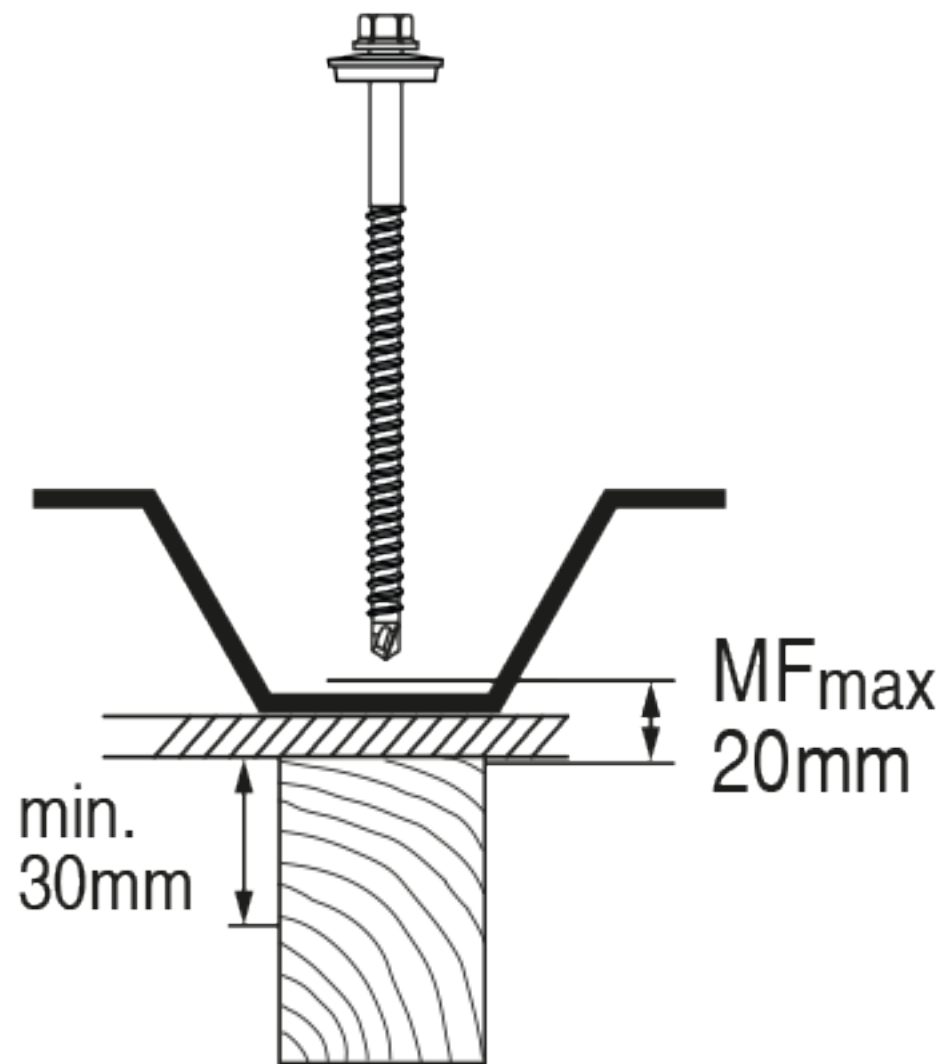

S-MDW71S 6,5x60

2284782

DC
0.4-2mm

Rostfrei / Inox / Stainless A2

2289610