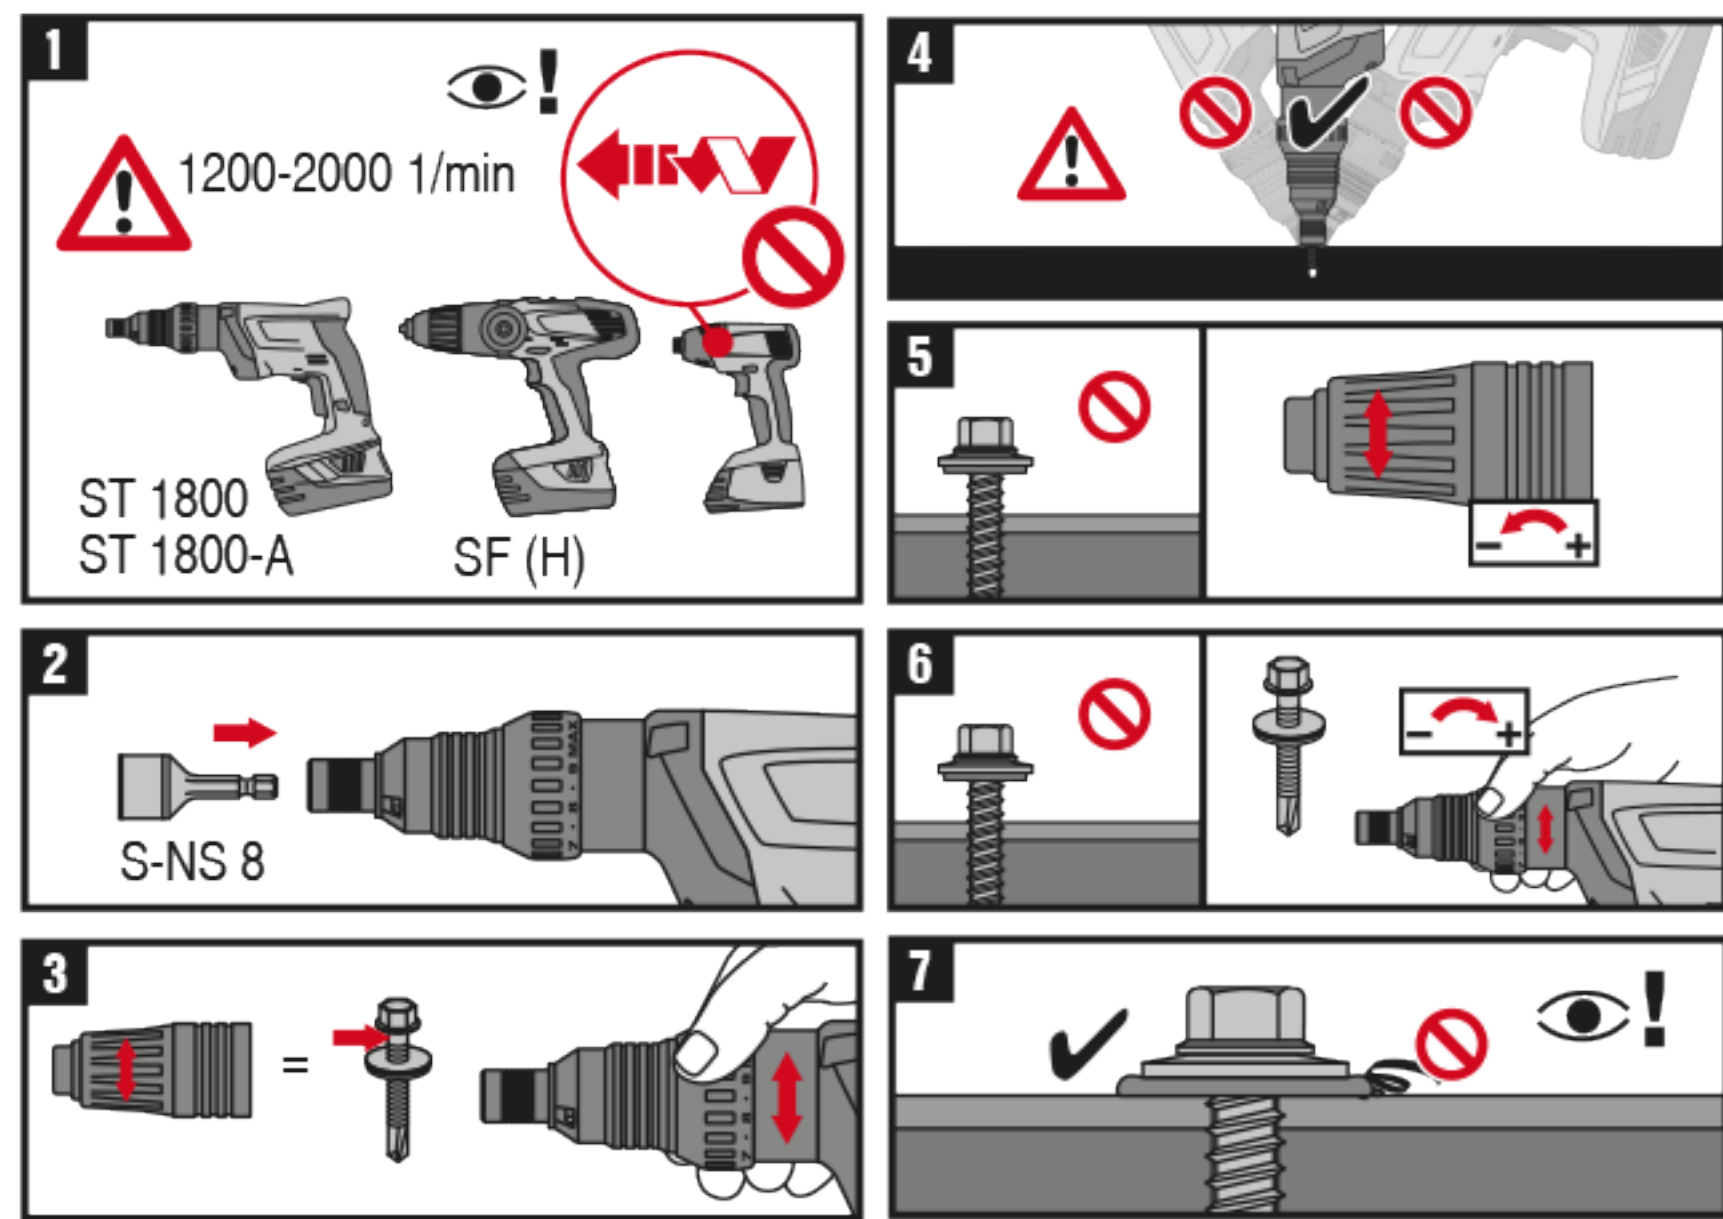

S-MDW71S 6,5x60

2284782

DC
0.4-2mm

Rostfrei / Inox / Stainless A2

2289610