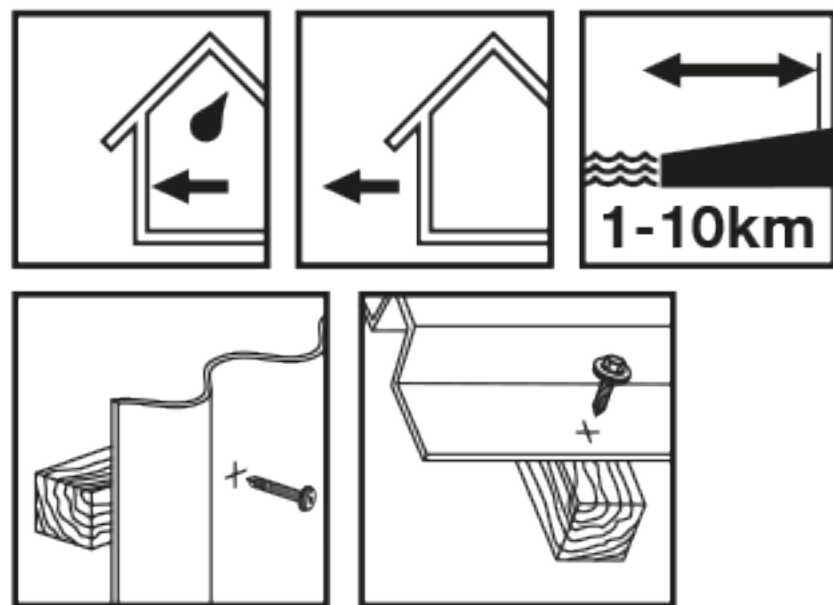

S-MDW71S 6,5x60

2284782

DC
0.4-2mm

Rostfrei / Inox / Stainless A2

2289610